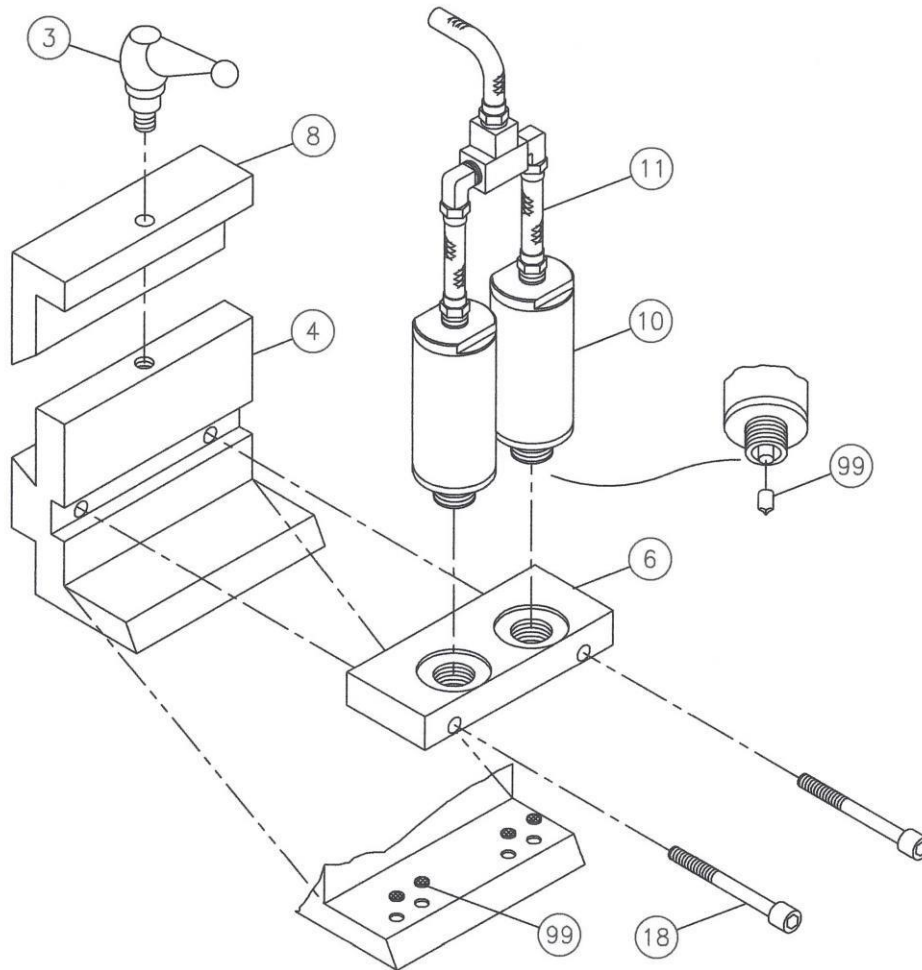

HARRISON

INDUSTRIAL EQUIPMENT CO., INC.

8553 N. Beach Street #353
Fort Worth, Texas 76244-4919
PHONE 817-354-4200 FAX 817-354-0723

Email sales@harrisonindustrial.com Home Page www.harrisonindustrial.com

Coma – Pega – Lila – Vela – Stub Length

SEE NOTE

NOTE: Sheet Gain Full 8.000/204 mill
Air – MH3MCS
Hydraulic – MH5MCS