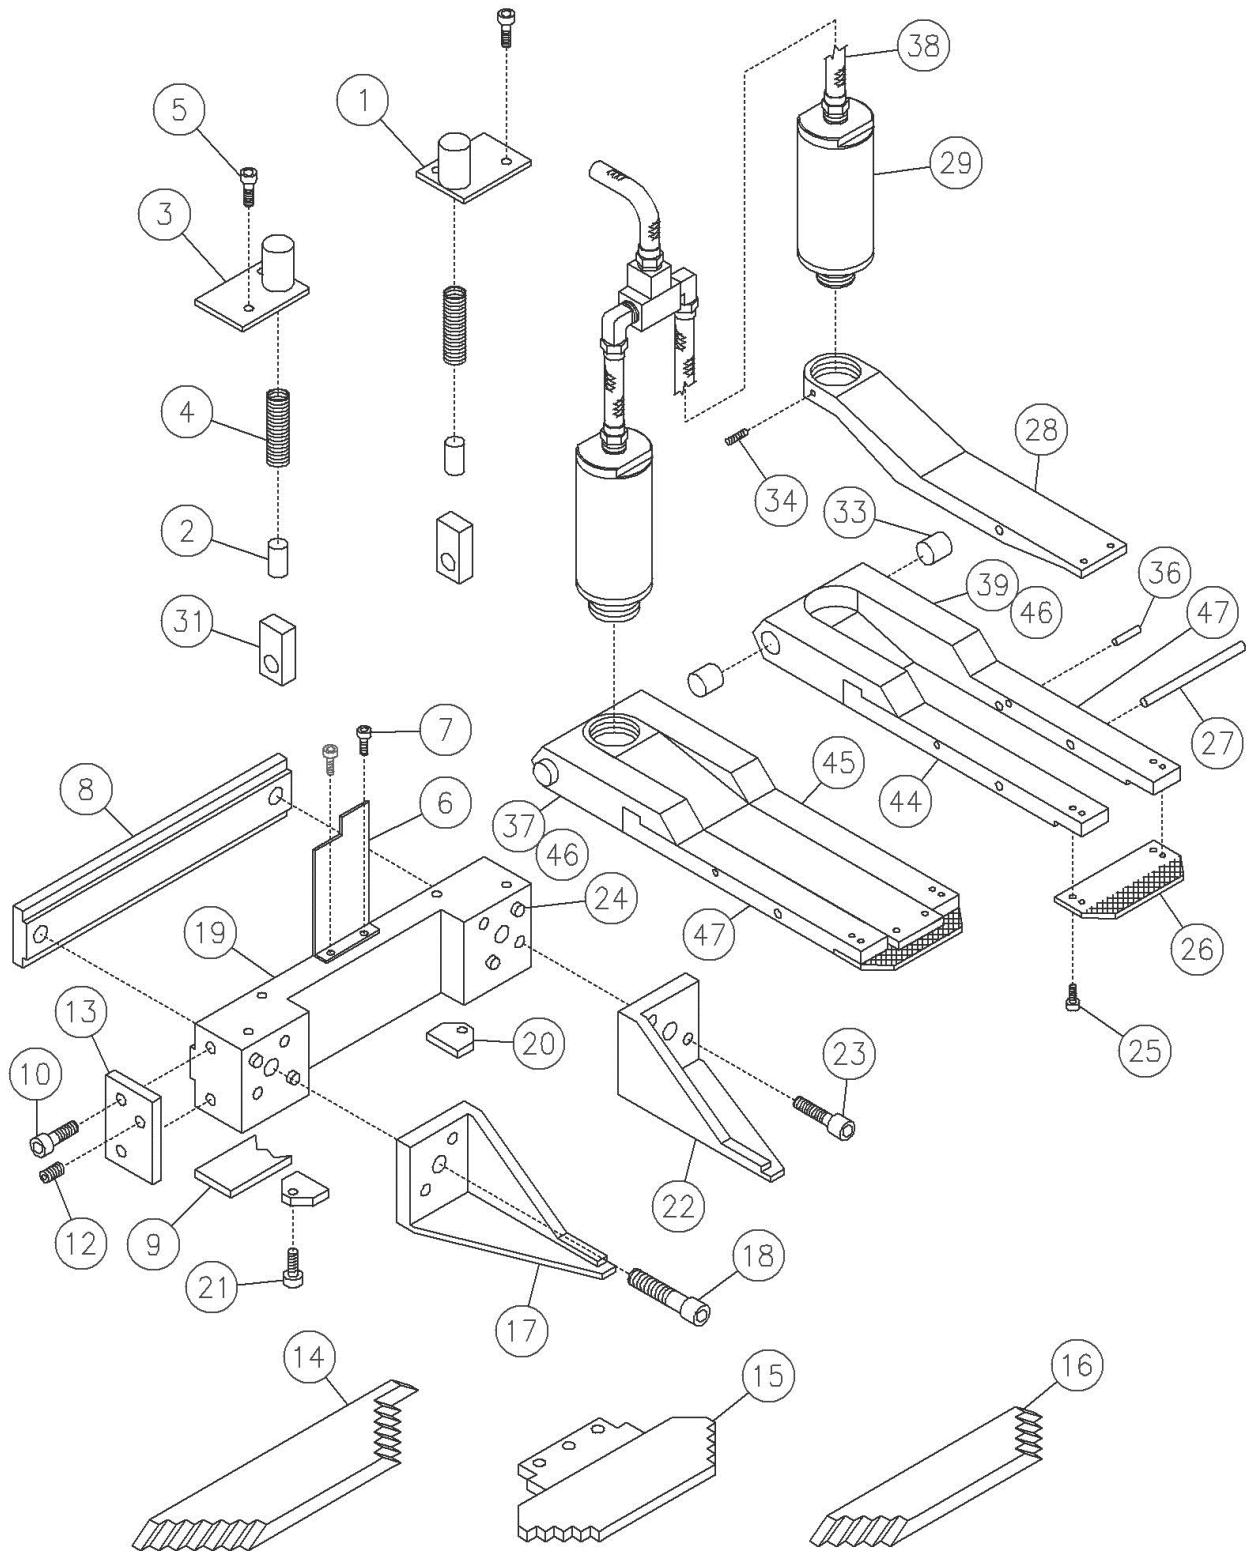

MH5AD0 – COMPONENT PARTS

S-40, A-30, W-20, W-30, W-45 *Twin Unit*

8553 N. Beach Street #353, Fort Worth, TX 76244-4919
PHONE 817-354-4200 FAX 817-354-0723

Email Sales@harrisonindustrial.com Home Page www.harrisonindustrial.com